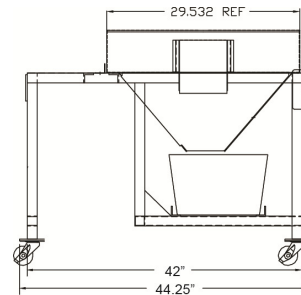

GOLD MEDAL® PRODUCTS CO.

42" Pro Plant Assembly

Model No. 2790-00-000

Specifications

Front View (Width)

Side View (Depth)

Pro Plant shown with popper mounted for reference only (popper sold separately).

Overall Dimensions:

Width: 44.25"

Depth: 37.75"

Height: 36" (from floor to top of pan)

Dimensions include pan approx. 29.5" x 29.6" x 6.5" with an additional 7" chute.

Popper dimensions not included.

Features:

- Pro Plant Assembly shown with popper for reference only (popper unit sold separately).
- Casters included.
- Corn Bin for raw corn storage, not included.
- Approx. 80% of pan bottom is covered with 3/8" diameter holes (1024 holes).