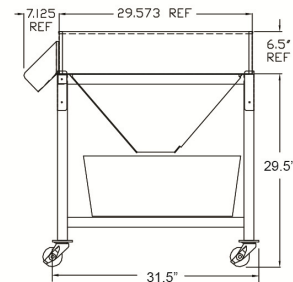

GOLD MEDAL® PRODUCTS CO.

42" Pro Plant Assembly

Model No. 2790-00-000

Specifications

Front View (Width)

Side View (Depth)

Pro Plant shown with popper mounted for reference only (popper sold separately).

Overall Dimensions:

Width: 44.25"

Depth: 37.75"

Height: 36" (from floor to top of pan)

Dimensions include pan approx. 29.5" x 29.6" x 6.5" with an additional 7" chute.

Popper dimensions not included.

Features:

- Pro Plant Assembly shown with popper for reference only (popper unit sold separately).
- Casters included.
- Corn Bin for raw corn storage, not included.
- Approx. 80% of pan bottom is covered with 3/8" diameter holes (1024 holes).